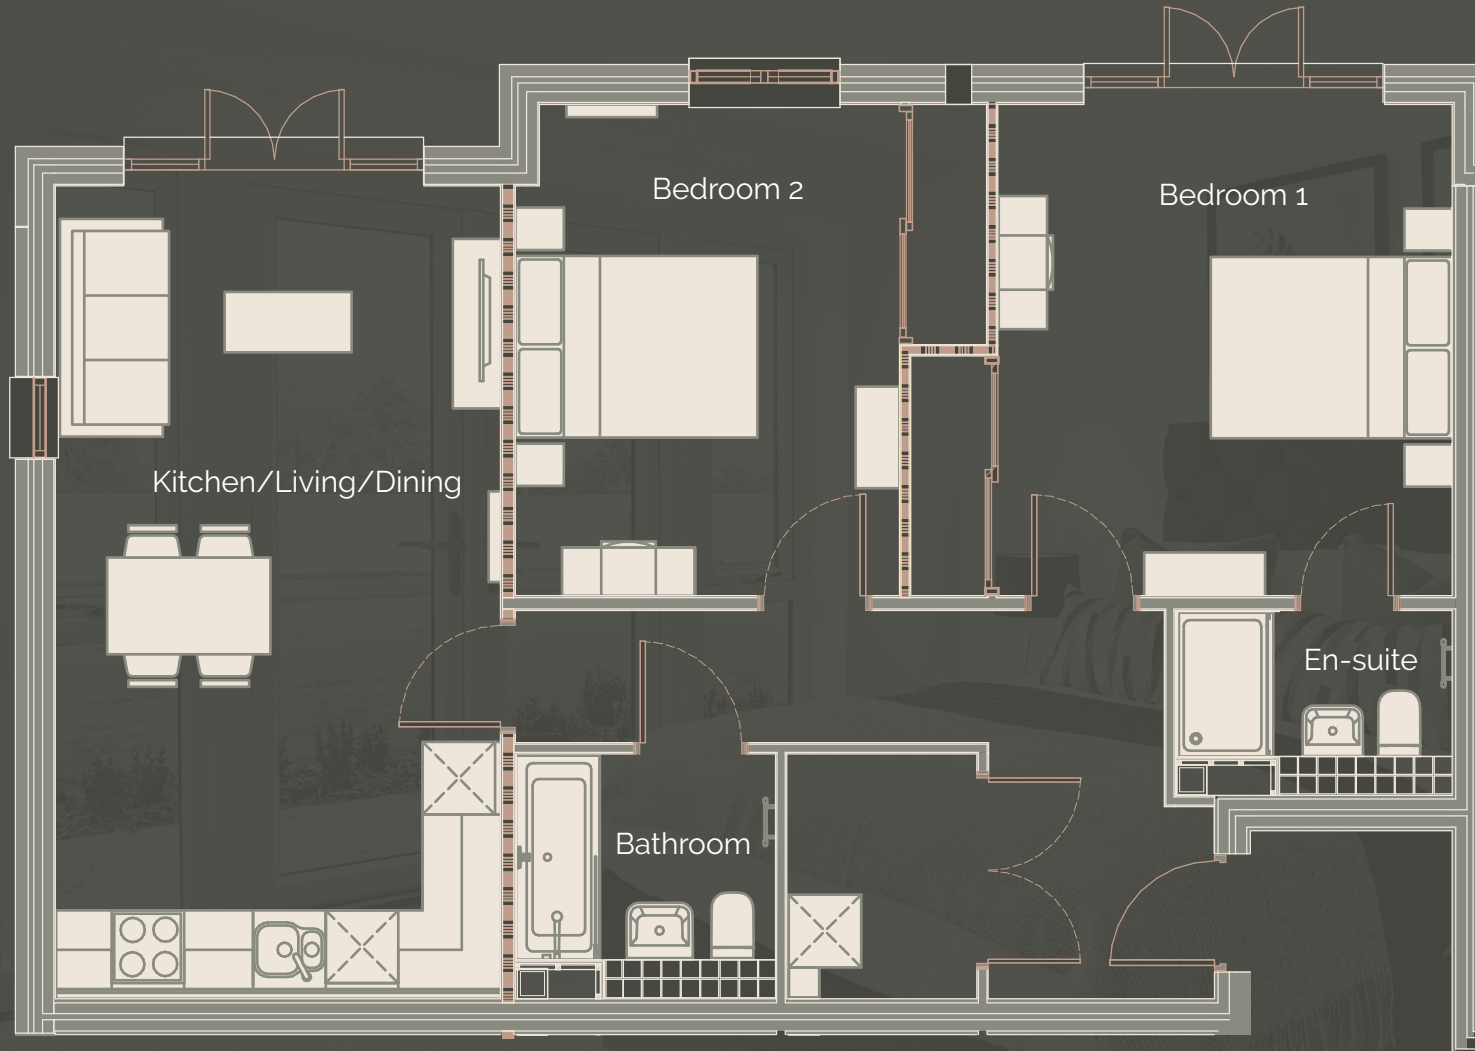

2 BED WITH PATIO

79.34m²

Scale bar 50mm at 1:1

THE
CAVALRY
BERKSHIRE