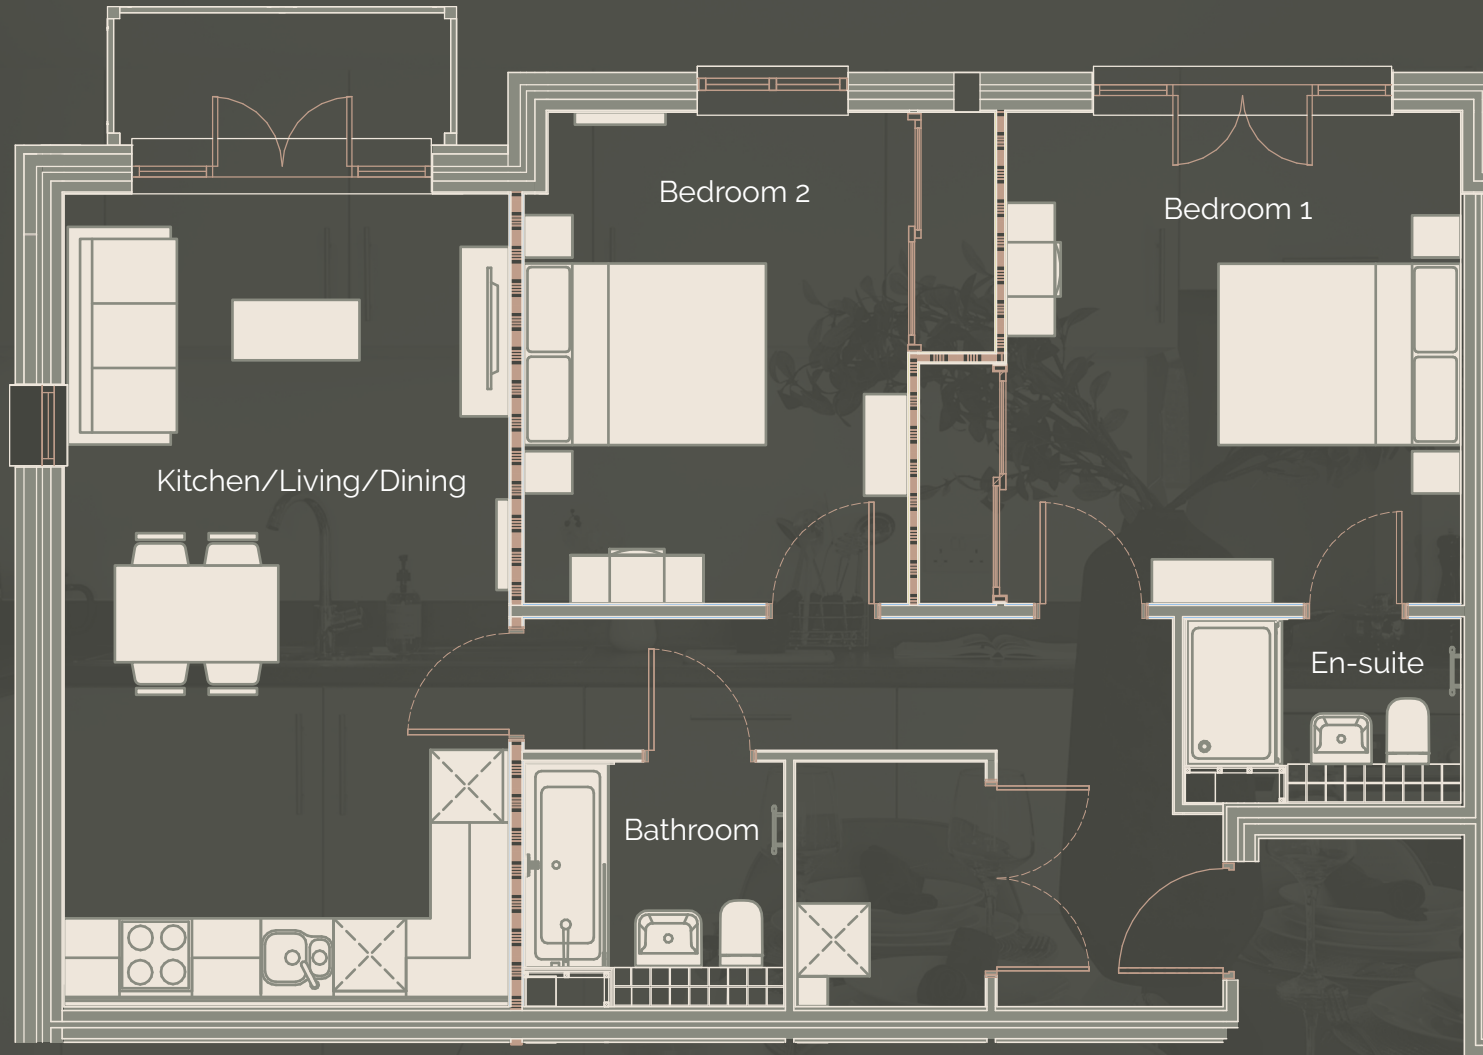

# 2 BED WITH BALCONY

79.34m<sup>2</sup>

Scale bar 50mm at 1:1

THE  
**CAVALRY**  
BERKSHIRE