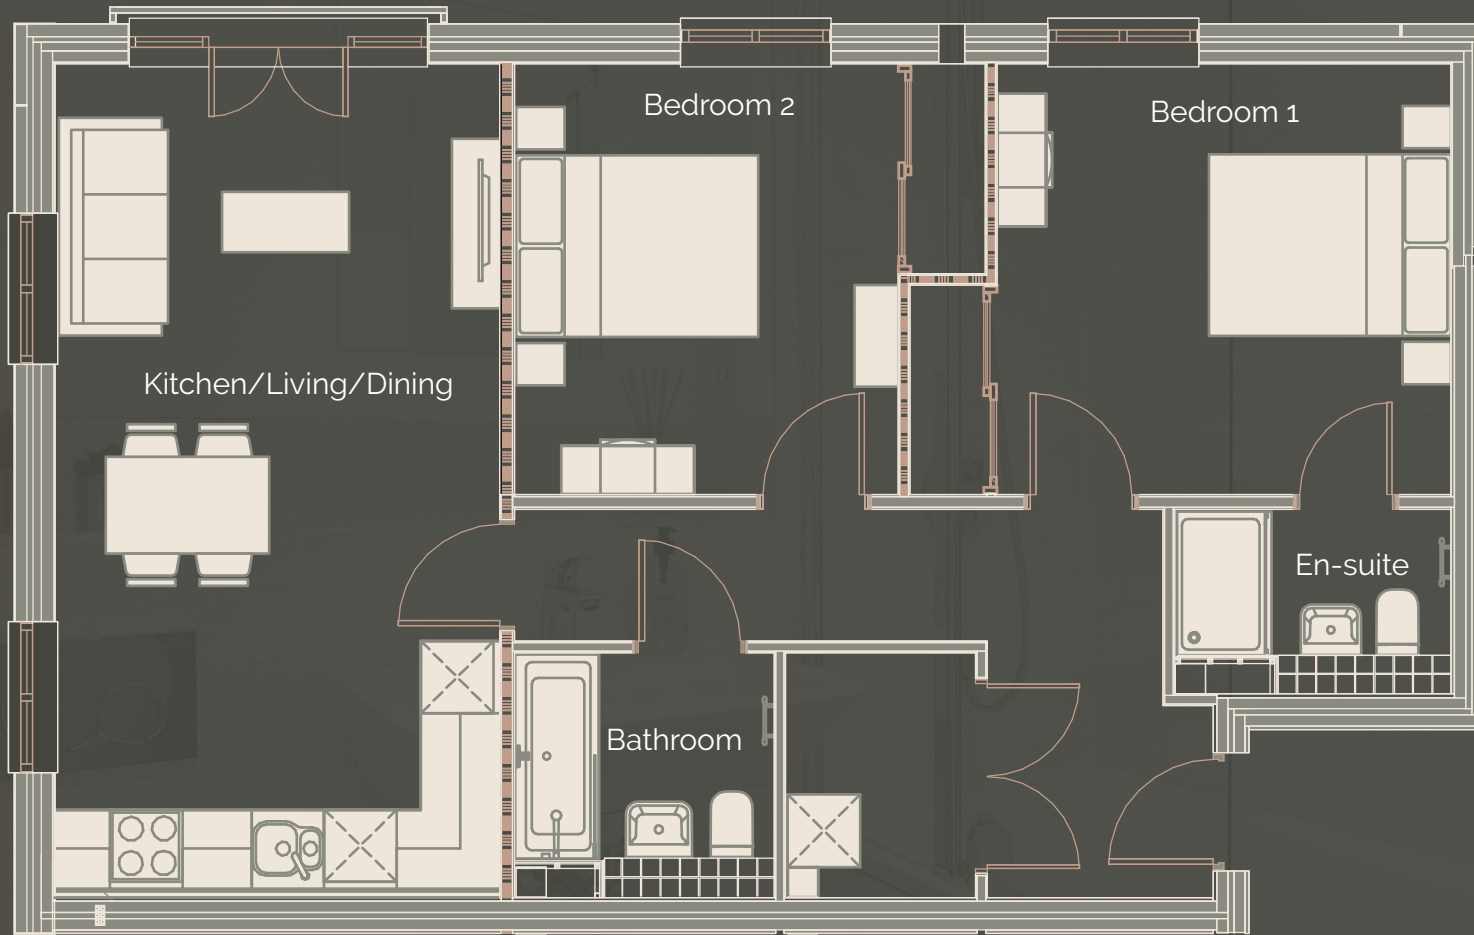

2 BED WITH JULIET BALCONY

76.24m²

Scale bar 50mm at 1:1

THE
CAVALRY
BERKSHIRE